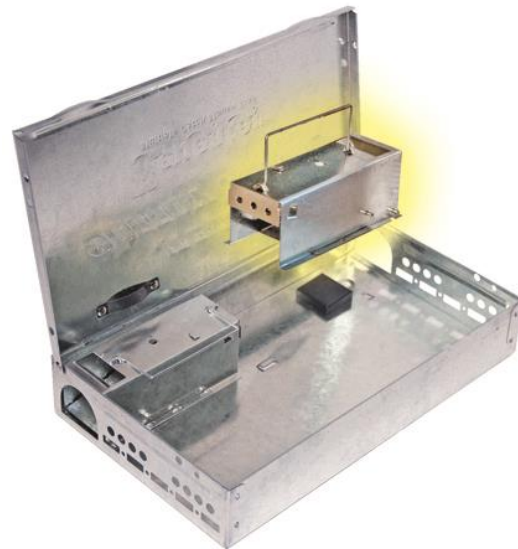

*Patent Pending

ALSO AVAILABLE:

- Wind-Up™ Multiple Catch Mouse Trap
 - Catch Large numbers of mice the easy way
 - Several turns of the handle and the trap is set
 - Great for large infestations
 - No bait needed, mice will enter looking for harborage
 - Also available in Chip Resistant black powder coating

JT EATONTM SINCE 1932

Presents:

Speedy Clean[®]

Repeater Multiple Catch
Mouse Trap

**Little
pete.** Multiple Catch
Mouse Trap

SPEEDY CLEAN® FEATURES:

- Available in Repeater™ and Little Pete® models
- Safety Folded Edges reduce cut fingers
- Entire Ramp Unit pulls out fast using handle
- Clean or replace ramp unit in seconds
- Spring Steel locks ramps tight when closed

SPEEDY CLEAN® FEATURES:

- Units have holes for using wire or cable ties to secure lid
- Units have holes for Attaching Service Logs
- Bases have Pop Down Tabs to raise unit in damp areas
- Units have larger square holes for better insect monitoring
 - Fits large insects such as American and Oriental roaches, scorpions and crickets