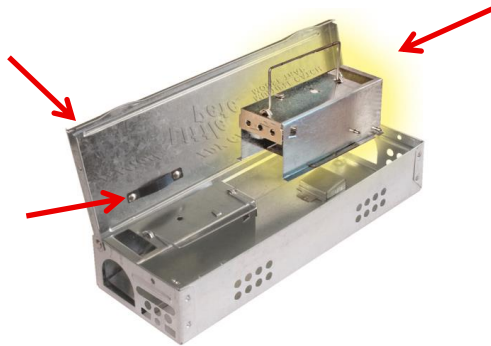

*Patent Pending

ALSO AVAILABLE:

- Wind-Up™ Multiple Catch Mouse Trap
 - Catch Large numbers of mice the easy way
 - Several turns of the handle and the trap is set
 - Great for large infestations
 - No bait needed, mice will enter looking for harborage
 - Also available in Chip Resistant black powder coating

JT EATONTM SINCE 1932

Presents:

Speedy Clean[®]

Repeater Multiple Catch
Mouse Trap

**Little
pete.** Multiple Catch
Mouse Trap

SPEEDY CLEAN® FEATURES:

- Available in Repeater™ and Little Pete® models
- Safety Folded Edges reduce cut fingers
- Entire Ramp Unit pulls out fast using handle
- Clean or replace ramp unit in seconds
- Spring Steel locks ramps tight when closed

SPEEDY CLEAN® FEATURES:

- Universal Glue Board available for all models
- Replacement Ramps available
- Saves time and money
- Available with Inspection Window
- Available with Chip Resistant powder coating
- Private Labeling available

SPEEDY CLEAN® FEATURES:

- Units have holes for using wire or cable ties to secure lid
- Units have holes for Attaching Service Logs
- Bases have Pop Down Tabs to raise unit in damp areas
- Units have larger square holes for better insect monitoring
 - Fits large insects such as American and Oriental roaches, scorpions and crickets