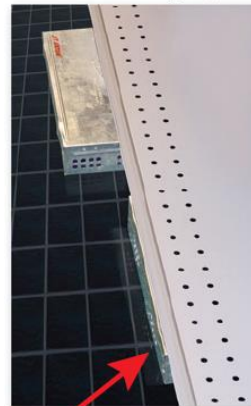

LITTLE PETE® FEATURES:

- Safety Folded Edges reduce cut fingers
- Available with inspection window
- Inspection holes on three sides
- Universal Glue Board available for all models
- Available with Chip Resistant powder coating
- Private Labeling available

**SIZE
DOES
MATTER.**

JT EATON™
Little Pete™

SLIM LINE MULTIPLE CATCH MOUSE TRAP

✓ **Safety Folded Edges Reduce Cut Fingers**

Repeater™
Item No. 420

Little Pete™
Item No. 423

Little Pete™ ✓ **Fits In Tight Spots** ✓ **Perfect For Kiosks**
✓ **Great For High Traffic Areas**

ANOTHER GREAT JT EATON INNOVATION!

✓ **Private Label Available**

No. 423
SOLID LID

No. 423CL
CLEAR LID

No. 423-WH
WHITE POWDER COAT

Low Profile Fits Tight Spaces

Little Pete™ Remains Out Of View And Foot Traffic Under Many Shelf Overhangs

*Patent Pending

ALSO AVAILABLE:

- Wind-Up™ Multiple Catch Mouse Trap
 - Catch Large numbers of mice the easy way
 - Several turns of the handle and the trap is set
 - Great for large infestations
 - No bait needed, mice will enter looking for harborage
 - Also available in Chip Resistant black powder coating