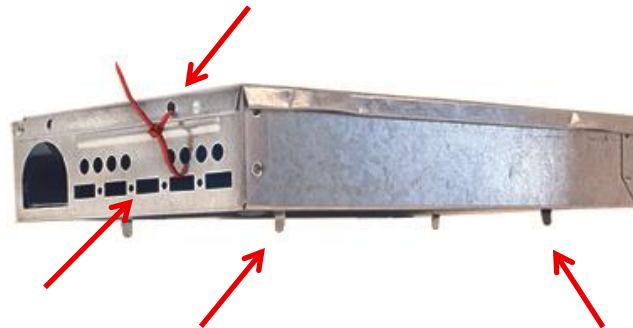

SPEEDY CLEAN® FEATURES:

- Units have holes for using wire or cable ties to secure lid
- Units have holes for Attaching Service Logs
- Bases have Pop Down Tabs to raise unit in damp areas
- Units have larger square holes for better insect monitoring
  - Fits large insects such as American and Oriental roaches, scorpions and crickets