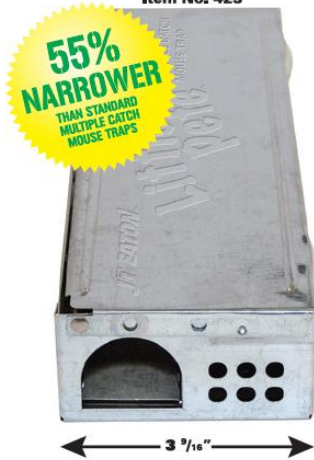

JT EATONTM
SINCE 1932

Presents:

**Little
pete**[®]

**Multiple Catch
Mouse Trap**

LITTLE PETE® FEATURES:

- Slim Line Multiple Catch Mouse Trap
- Catches 7-9 live mice
- 55% narrower than standard Multiple Catch Mouse Traps
- Thick gauge metal won't dent easily
- Fits in tight spots
- Great for High Traffic areas
- More placement opportunities

LITTLE PETE® FEATURES:

- Safety Folded Edges reduce cut fingers
- Available with inspection window
- Inspection holes on three sides
- Universal Glue Board available for all models
- Available with Chip Resistant powder coating
- Private Labeling available

**SIZE
DOES
MATTER.**

JT EATON™
Little Pete™

SLIM LINE MULTIPLE CATCH MOUSE TRAP

✓ **Safety Folded Edges Reduce Cut Fingers**

Repeater™
Item No. 420

Little Pete™
Item No. 423

Little Pete™ ✓ **Fits In Tight Spots** ✓ **Perfect For Kiosks**
✓ **Great For High Traffic Areas**