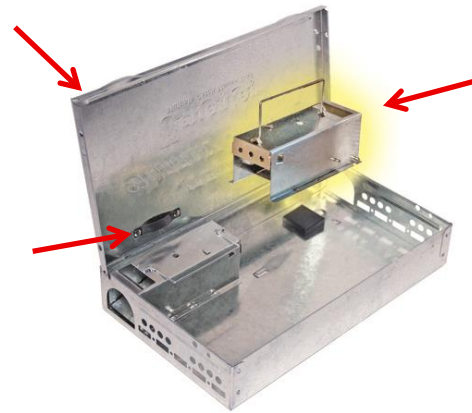

JT EATONTM SINCE 1932

Presents:

Speedy Clean[®]

Repeater Multiple Catch
Mouse Trap

**Little
pete.** Multiple Catch
Mouse Trap

SPEEDY CLEAN® FEATURES:

- Available in Repeater™ and Little Pete® models
- Safety Folded Edges reduce cut fingers
- Entire Ramp Unit pulls out fast using handle
- Clean or replace ramp unit in seconds
- Spring Steel locks ramps tight when closed

SPEEDY CLEAN® FEATURES:

- Universal Glue Board available for all models
- Replacement Ramps available
- Saves time and money
- Available with Inspection Window
- Available with Chip Resistant powder coating
- Private Labeling available

SPEEDY CLEAN® FEATURES:

- Units have holes for using wire or cable ties to secure lid
- Units have holes for Attaching Service Logs
- Bases have Pop Down Tabs to raise unit in damp areas
- Units have larger square holes for better insect monitoring
 - Fits large insects such as American and Oriental roaches, scorpions and crickets